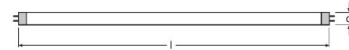

HE ES 25 W/865

Product code 4008321957917

	G5
	1149 mm
	16.0 mm
	–
	25.00 W
	2260 lm
	–
	2750 lm
	2260 lm
	2260 lm
	–
	6500 K
	LUMILUX Cool Daylight
	≥80
	25000 h
	Yes
	–
	–

	–
	–
	–
	–
	–
	1.9 mg
	A+
	28 kWh/1000h