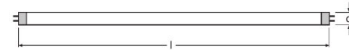

HE ES 25 W/840

Product code 4008321957900

	G5
	1149 mm
	16.0 mm
	–
W	25.30 W
lm	2450 lm
	–
	2900 lm
	2450 lm
	2450 lm
cd	–
K	4000 K
COLOUR	LUMILUX Cool White
R_a	≥80
t [h]	24000 h
	Yes
V	143 V
Hz	–

	–
	–
	–
	–
	–
Hg	1.7 mg
	A+
	28 kWh/1000h