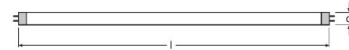

HE ES 25 W/830

Product code 4008321957894

	G5
	1149 mm
	16.0 mm
	–
W	32.00 W
lm	2450 lm
	–
	2900 lm
	2450 lm
	2450 lm
cd	–
K	3000 K
COLOUR	LUMILUX Warm White
R_a	≥80
t [h]	24000 h
	Yes
V	143 V
Hz	–

	–
	–
	–
	–
	–
Hg	1.7 mg
	A+
	28 kWh/1000h