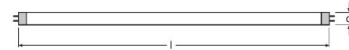

HE ES 13 W/865

Product code 4008321733917

| | |
|-------------------------------------------------------------------------------------|-----------------------|
|  | G5 |
|  | 549.0 mm |
|  | 16.0 mm |
|  | – |
|  | 12.50 W |
|  | 1050 lm |
|  | – |
|  | 1300 lm |
|  | 1050 lm |
|  | 1050 lm |
|  | – |
|  | 6500 K |
|  | LUMILUX Cool Daylight |
|  | ≥80 |
|  | 25000 h |
|  | Yes |
|  | – |
|  | – |