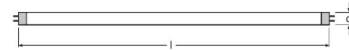

HE ES 25 W/840

Product code 4008321516947

	G5
	1149 mm
	16.0 mm
	–
W	25.30 W
lm	2450 lm
	–
	2900 lm
	2450 lm
	2450 lm
cd	–
K	4000 K
COLOUR	LUMILUX Cool White
R_a	≥80
t [h]	24000 h
	Yes
V	143 V
Hz	–

	–
	–
	–
	–
	–
Hg	1.7 mg
	A+
	28 kWh/1000h