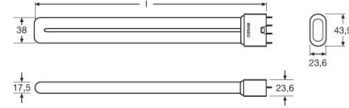

DULUX L XT 18 W/840 2G11

Product code 4008321507594

	2G11
	217.0 mm
	17.5 mm
	–
	18.00 W
	1200 lm
	–
	–
	1200 lm
	1200 lm
	–
	4000 K
	LUMILUX Cool White
	≥80
	36000 h
	Yes
	–
	–

	–
	–
	–
	–
	–
	2.3 mg
	A
	20 kWh/1000h