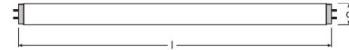

L 18 W/950

Product code 4008321423023

	G13
	590.0 mm
	26.0 mm
	–
W	18.00 W
lm	900 lm
	–
	–
	900 lm
	900 lm
cd	–
K	5300 K
COLOUR	Daylight
R_a	≥95
t [h]	20000 h
	–
V	57 V
Hz	–

	–
	–
	–
	–
	–
Hg	4.5 mg
	B
	23 kWh/1000h