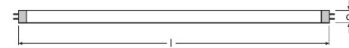

## HO 24 W/827

EAN 4008321330536

|   |                 |
|---|-----------------|
|    | G5              |
|    | 549,0 mm        |
|    | 16,0 mm         |
|   | –               |
| <b>W</b>  | 24,00 W         |
| <b>lm</b>   | 1750 lm         |
|  | –               |
|  | 2000 lm         |
|  | 1750 lm         |
|  | 1750 lm         |
| <b>cd</b>   | –               |
| <b>K</b>  | 2700 K          |
| <b>COLOUR</b>   | LUMILUX INTERNA |
| <b>R<sub>a</sub></b>  | ≥80             |
| <b>t [h]</b>  | 24000 h         |
|  | Ja              |
| <b>V</b>  | 77 V            |
| <b>Hz</b>   | –               |