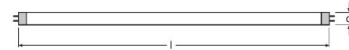

Emergency Lighting 6 W/840

Product code 4008321325662

	G5
	212.0 mm
	16.0 mm
	–
W	6.00 W
lm	320 lm
	–
	–
	320 lm
	320 lm
cd	–
K	4000 K
COLOUR	LUMILUX Cool White
R_a	≥80
t [h]	10000 h
	–
V	–
Hz	–

	–
	–
	–
	–
	–
Hg	2.5 mg
	A
	7 kWh/1000h