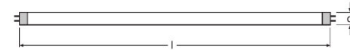

Emergency Lighting 6 W/840

EAN 4008321325662

	G5
	212,0 mm
	16,0 mm
	–
	6,00 W
	320 lm
	–
	–
	320 lm
	320 lm
	–
	4000 K
	LUMILUX Cool White
	≥80
	10000 h
	–
	–
	–

	–
	–
	–
	–
	–
	2,5 mg
	A
	7 kWh/1000h