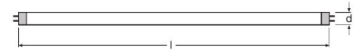

Emergency Lighting 6 W/640

Product code 4008321152381

| | |
|---|------------|
|  | G5 |
|  | 212.0 mm |
|  | 16.0 mm |
|  | – |
| W | 6.00 W |
| lm | 270 lm |
|  | – |
|  | – |
|  | 270 lm |
|  | 270 lm |
| cd | – |
| K | 4000 K |
| COLOUR | Cool White |
| R_a | ≥60 |
| t [h] | 10000 h |
|  | – |
| V | – |
| Hz | – |