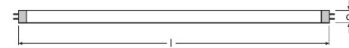

L 4 W/640

Product code 4008321025036

	G5
	136.0 mm
	16.0 mm
	–
W	4.00 W
lm	–
	–
	–
	140 lm
	140 lm
cd	–
K	–
COLOUR	Cool White
R_a	≥60
t [h]	5000 h
	–
V	–
Hz	–

	–
	–
	–
	–
	–
Hg	2.5 mg
	B
	5 kWh/1000h