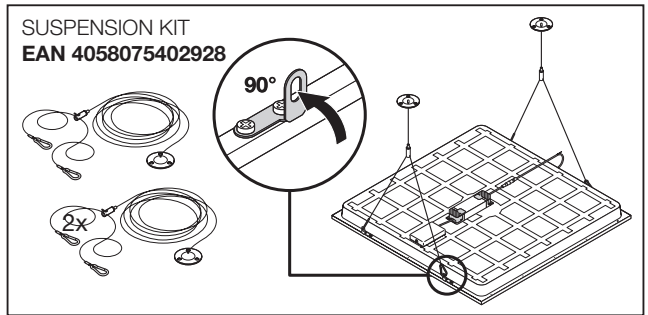

PANEL COMFORT CRI90 600/625 ZB

9

↻ 3000K
↻ 4000K

36W	
4000K	4200lm
3000K	4000lm

RECESSED MOUNT CLIPS VALUE
EAN 4058075409859

4x **8x** **8x**

Panel 600: 575mm
Panel 625: 600mm

Panel 600: 575mm
Panel 625: 600mm

~3.5mm
~4.2mm
~8.8mm
~10.3mm

4

PL 600 SURFACE MOUNT KIT H75
EAN 4058075472914 (white)
EAN 4058075834330 (black)

PL 625 SURFACE MOUNT KIT H75
EAN 4058075402938 (white)
EAN 4058075834354 (black)

PL 600 SURFACE MOUNT KIT H70 VAL
EAN 4058075402843

PL 625 SURFACE MOUNT KIT H70 VAL
EAN 4058075402867

PL 600 RECESSED MOUNT FRAME
EAN 4058075402881

PL 625 RECESSED MOUNT FRAME
EAN 4058075402904