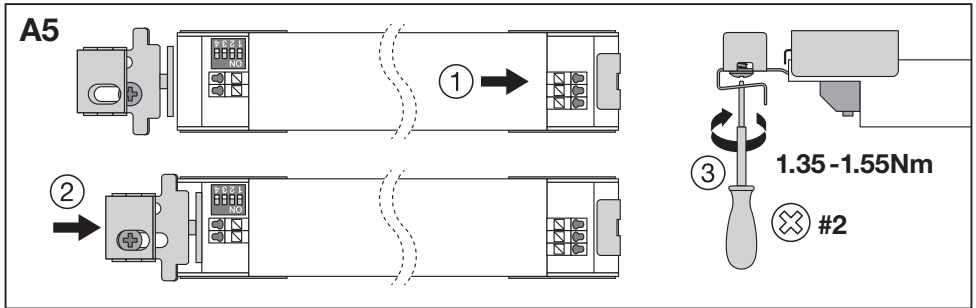

DR DS-P / LISOEV / ZHAGA BOOK 26
DAMP PROOF HE IP65