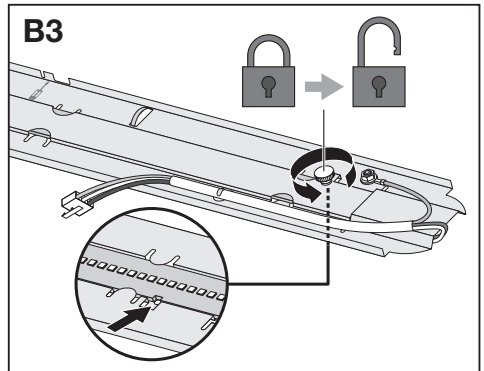

DR DS-P / LISOEV / ZHAGA BOOK 26
DAMP PROOF HE IP65

A: DRIVER DR DS-P

DR DS-P / LISOEV / ZHAGA BOOK 26
DAMP PROOF HE IP65

B: LISOEV - EVERLOOP light source

DR DS-P / LISOEV / ZHAGA BOOK 26
DAMP PROOF HE IP65