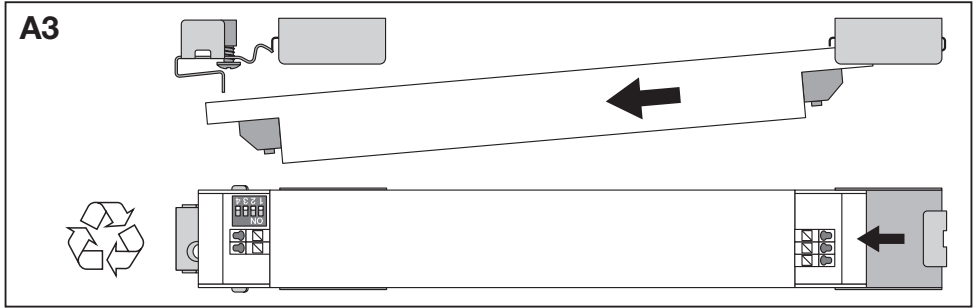

DR DS-P / LISOEV / ZHAGA BOOK 26
DAMP PROOF HE IP65