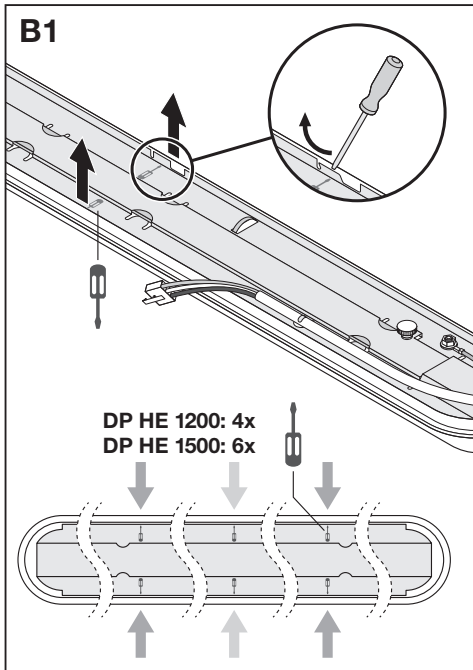

DR DS-P / LISOEV / ZHAGA BOOK 26
DAMP PROOF HE IP65

A: DRIVER DR DS-P

DR DS-P / LISOEV / ZHAGA BOOK 26
DAMP PROOF HE IP65

B: LISOEV - EVERLOOP light source

DR DS-P / LISOEV / ZHAGA BOOK 26
DAMP PROOF HE IP65