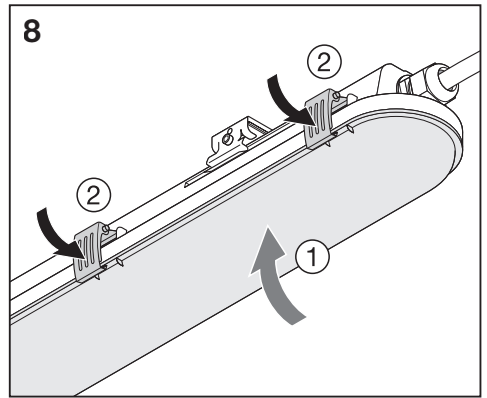

DR DS-P / LISOEV / ZHAGA BOOK 26
DAMP PROOF HE IP65

DR DS-P / LISOEV / ZHAGA BOOK 26
DAMP PROOF HE IP65

C: Zhaga Book 26 light source

www.ledvance.com/everloop

LEDVANCE SASU
CQM, 5 rue d'Altorf
67120 Molsheim France
www.ledvance.com