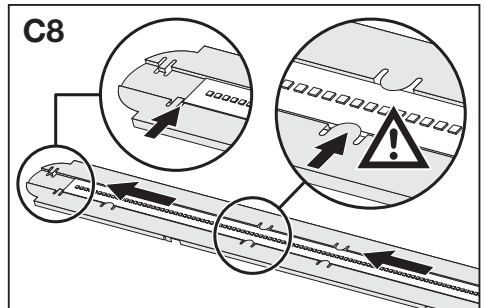

DR DS-P / LISOEV / ZHAGA BOOK 26
DAMP PROOF HE IP65

C: Zhaga Book 26 light source