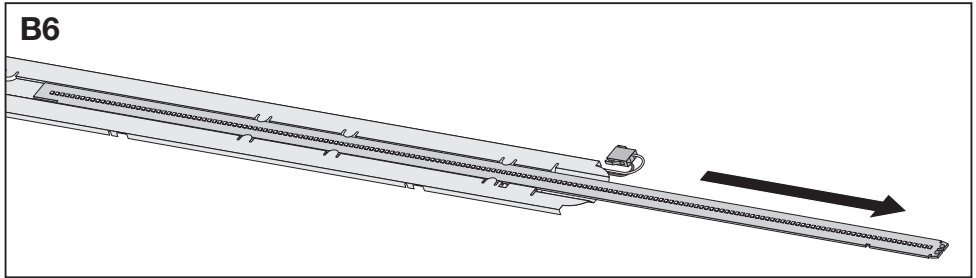

DR DS-P / LISOEV / ZHAGA BOOK 26
DAMP PROOF HE IP65

A: DRIVER DR DS-P

DR DS-P / LISOEV / ZHAGA BOOK 26
DAMP PROOF HE IP65

B: LISOEV - EVERLOOP light source

DR DS-P / LISOEV / ZHAGA BOOK 26
DAMP PROOF HE IP65