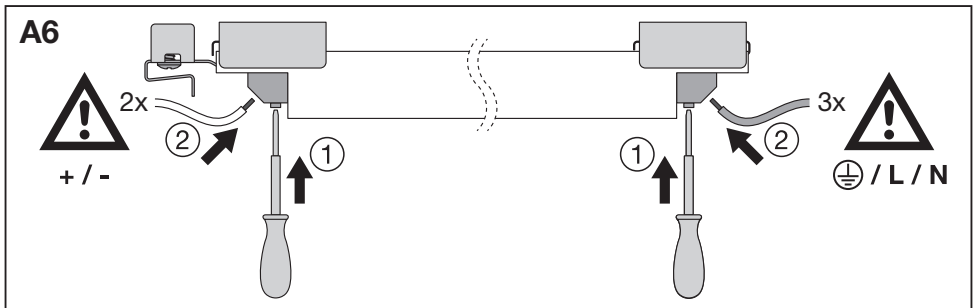

DR DS-P / LISOEV / ZHAGA BOOK 26
DAMP PROOF HE IP65