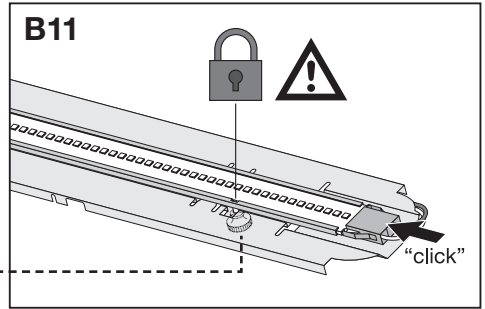

DR DS-P / LISOEV / ZHAGA BOOK 26
DAMP PROOF HE IP65