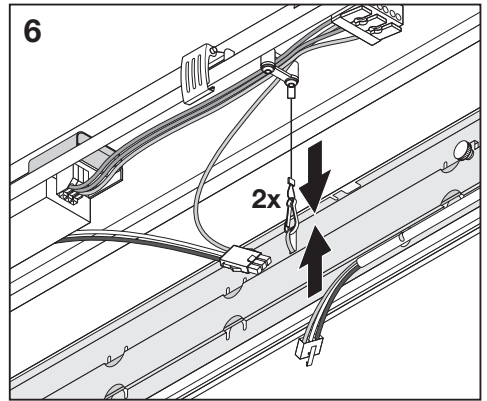

DR DS-P / LISOEV / ZHAGA BOOK 26
DAMP PROOF HE IP65

DR DS-P / LISOEV / ZHAGA BOOK 26
DAMP PROOF HE IP65

C: Zhaga Book 26 light source

www.ledvance.com/everloop

LEDVANCE SASU
CQM, 5 rue d'Altorf
67120 Molsheim France
www.ledvance.com