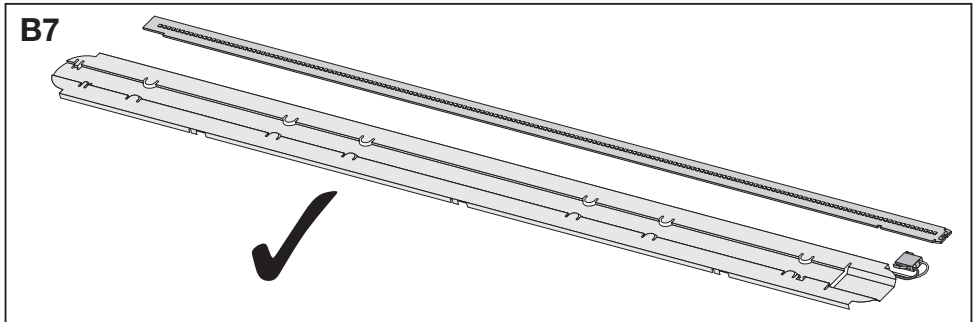

DR DS-P / LISOEV / ZHAGA BOOK 26
DAMP PROOF HE IP65

A: DRIVER DR DS-P

DR DS-P / LISOEV / ZHAGA BOOK 26
DAMP PROOF HE IP65

B: LISOEV - EVERLOOP light source

DR DS-P / LISOEV / ZHAGA BOOK 26
DAMP PROOF HE IP65