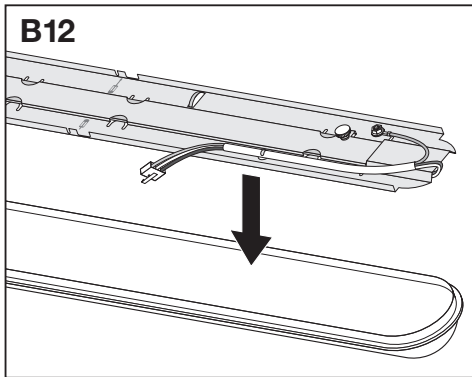

DR DS-P / LISOEV / ZHAGA BOOK 26
DAMP PROOF HE IP65