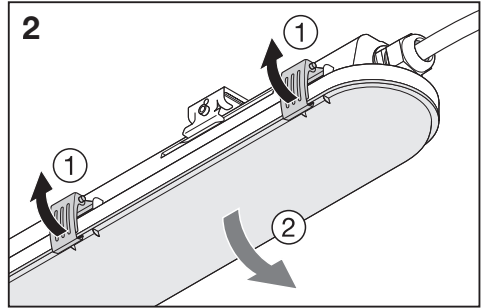

DR DS-P / LISOEV / ZHAGA BOOK 26
DAMP PROOF HE IP65