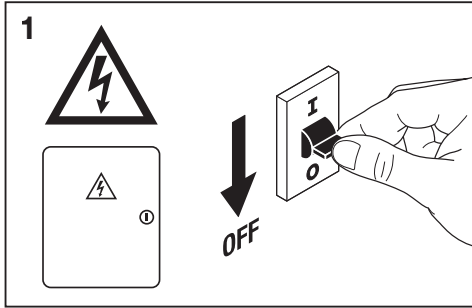

DR DS-P / LISOEV / ZHAGA BOOK 26
DAMP PROOF HE IP65