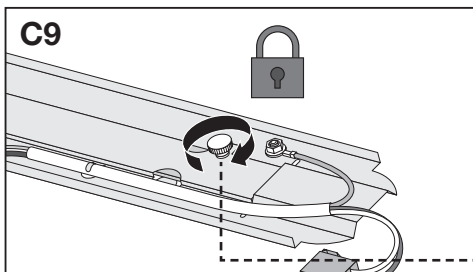

DR DS-P / LISOEV / ZHAGA BOOK 26
DAMP PROOF HE IP65

C: Zhaga Book 26 light source