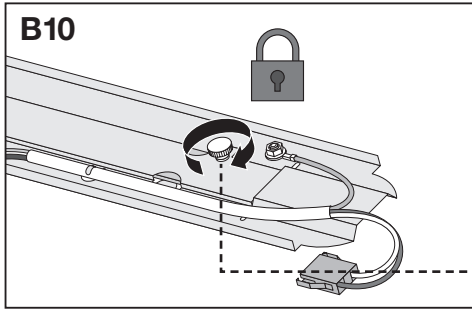

DR DS-P / LISOEV / ZHAGA BOOK 26
DAMP PROOF HE IP65