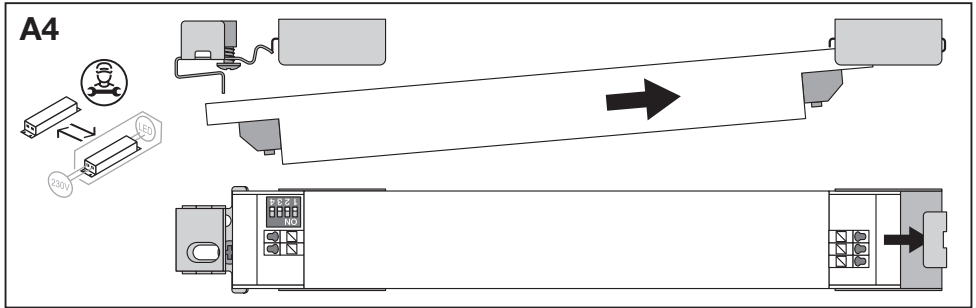

DR DS-P / LISOEV / ZHAGA BOOK 26
DAMP PROOF HE IP65