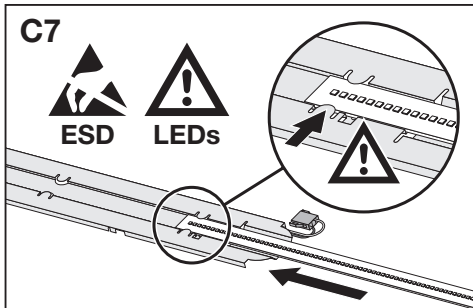

DR DS-P / LISOEV / ZHAGA BOOK 26
DAMP PROOF HE IP65

C: Zhaga Book 26 light source