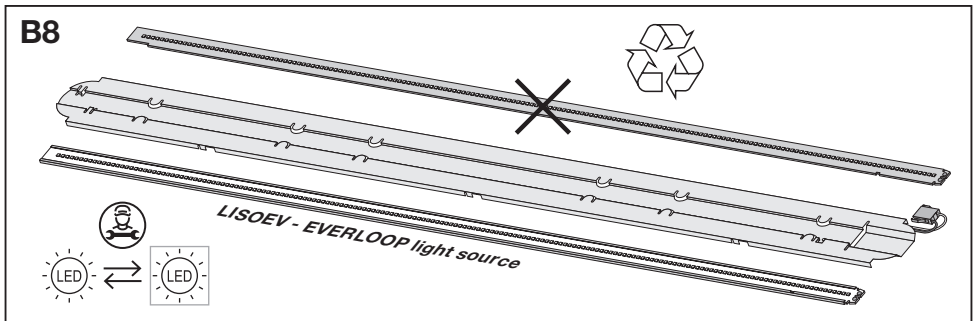

DR DS-P / LISOEV / ZHAGA BOOK 26
DAMP PROOF HE IP65

A: DRIVER DR DS-P

DR DS-P / LISOEV / ZHAGA BOOK 26
DAMP PROOF HE IP65

B: LISOEV - EVERLOOP light source

DR DS-P / LISOEV / ZHAGA BOOK 26
DAMP PROOF HE IP65