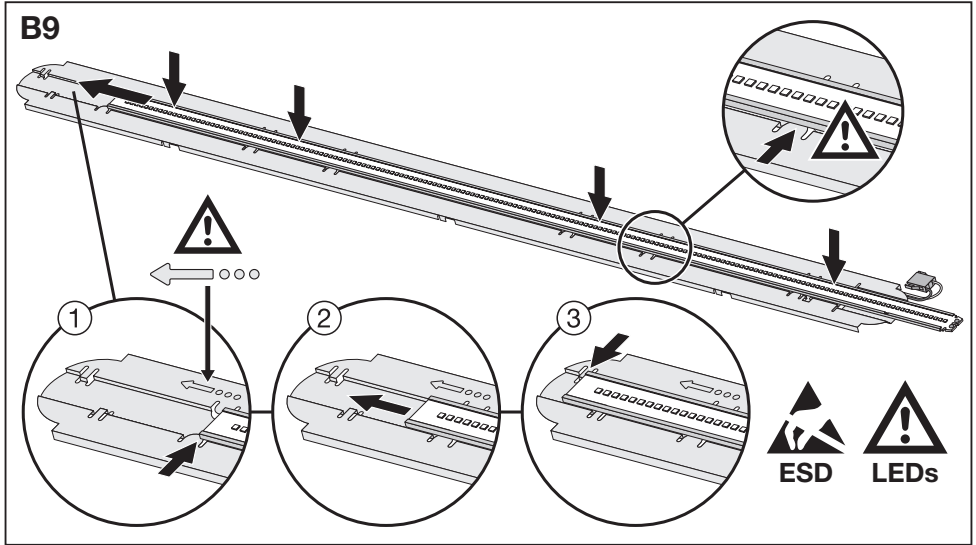

DR DS-P / LISOEV / ZHAGA BOOK 26
DAMP PROOF HE IP65