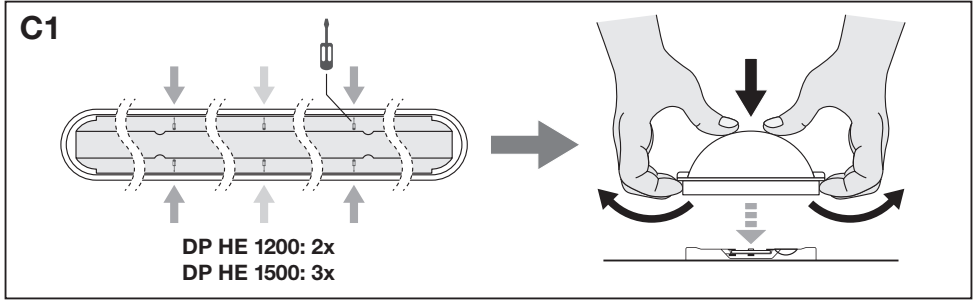

DR DS-P / LISOEV / ZHAGA BOOK 26
DAMP PROOF HE IP65

C: Zhaga Book 26 light source