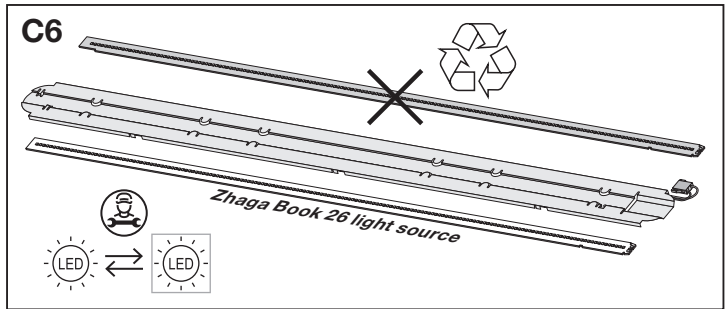

DR DS-P / LISOEV / ZHAGA BOOK 26
DAMP PROOF HE IP65

C: Zhaga Book 26 light source