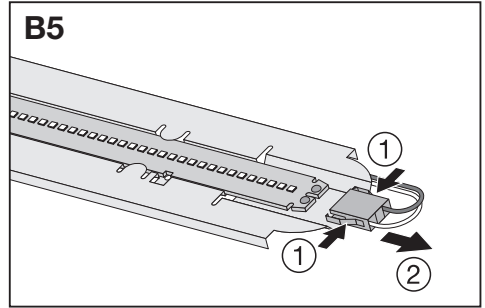

DR DS-P / LISOEV / ZHAGA BOOK 26
DAMP PROOF HE IP65

A: DRIVER DR DS-P

DR DS-P / LISOEV / ZHAGA BOOK 26
DAMP PROOF HE IP65

B: LISOEV - EVERLOOP light source

DR DS-P / LISOEV / ZHAGA BOOK 26
DAMP PROOF HE IP65