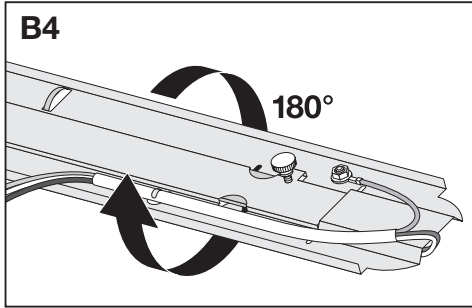

DR DS-P / LISOEV / ZHAGA BOOK 26
DAMP PROOF HE IP65

A: DRIVER DR DS-P

DR DS-P / LISOEV / ZHAGA BOOK 26
DAMP PROOF HE IP65

B: LISOEV - EVERLOOP light source

DR DS-P / LISOEV / ZHAGA BOOK 26
DAMP PROOF HE IP65