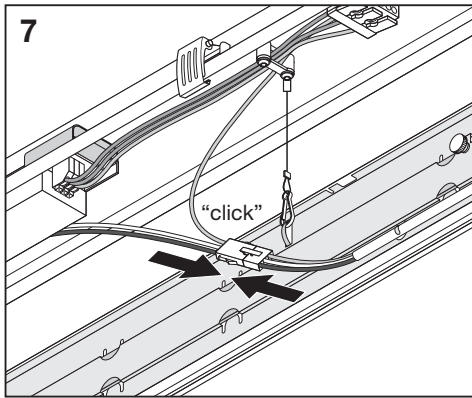

DR DS-P / LISOEV / ZHAGA BOOK 26
DAMP PROOF HE IP65

DR DS-P / LISOEV / ZHAGA BOOK 26
DAMP PROOF HE IP65

C: Zhaga Book 26 light source

www.ledvance.com/everloop

LEDVANCE SASU
CQM, 5 rue d'Altorf
67120 Molsheim France
www.ledvance.com