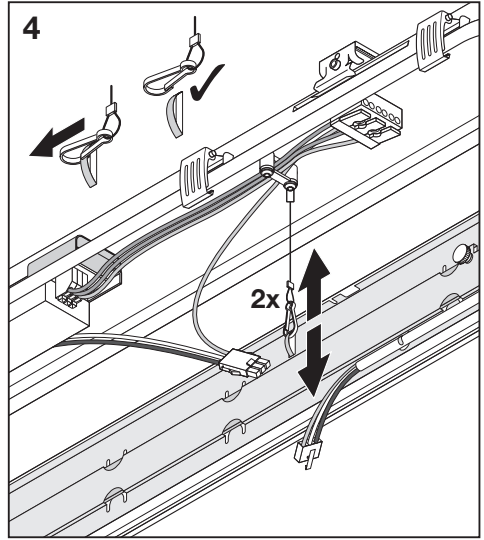

DR DS-P / LISOEV / ZHAGA BOOK 26
DAMP PROOF HE IP65

A: DRIVER DR DS-P

DR DS-P / LISOEV / ZHAGA BOOK 26
DAMP PROOF HE IP65

B: LISOEV - EVERLOOP light source

DR DS-P / LISOEV / ZHAGA BOOK 26
DAMP PROOF HE IP65