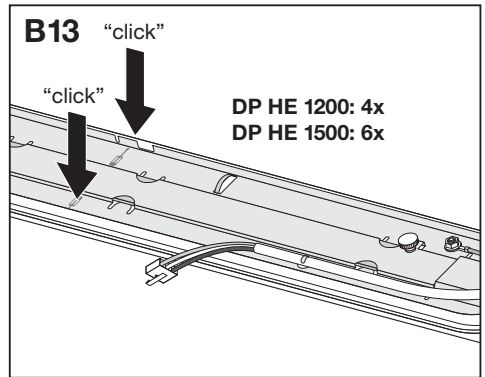

DR DS-P / LISOEV / ZHAGA BOOK 26
DAMP PROOF HE IP65