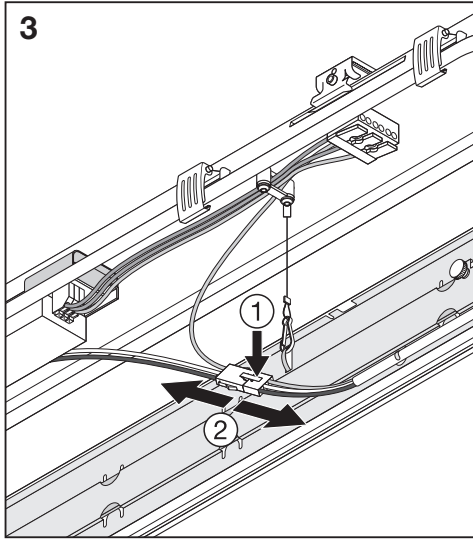

DR DS-P / LISOEV / ZHAGA BOOK 26
DAMP PROOF HE IP65

A: DRIVER DR DS-P

DR DS-P / LISOEV / ZHAGA BOOK 26
DAMP PROOF HE IP65

B: LISOEV - EVERLOOP light source

DR DS-P / LISOEV / ZHAGA BOOK 26
DAMP PROOF HE IP65