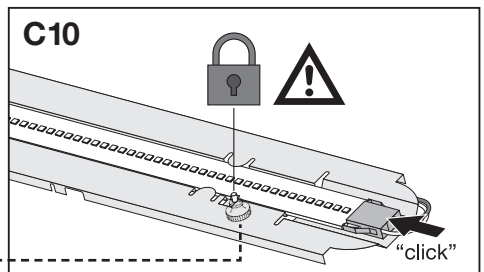

DR DS-P / LISOEV / ZHAGA BOOK 26
DAMP PROOF HE IP65

C: Zhaga Book 26 light source