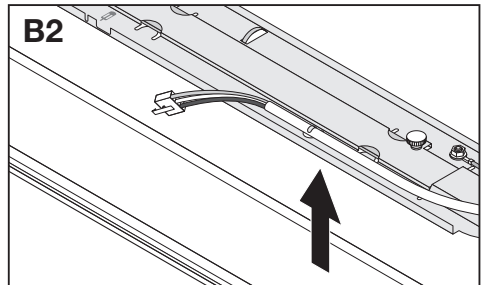

DR DS-P / LISOEV / ZHAGA BOOK 26
DAMP PROOF HE IP65

A: DRIVER DR DS-P

DR DS-P / LISOEV / ZHAGA BOOK 26
DAMP PROOF HE IP65

B: LISOEV - EVERLOOP light source

DR DS-P / LISOEV / ZHAGA BOOK 26
DAMP PROOF HE IP65