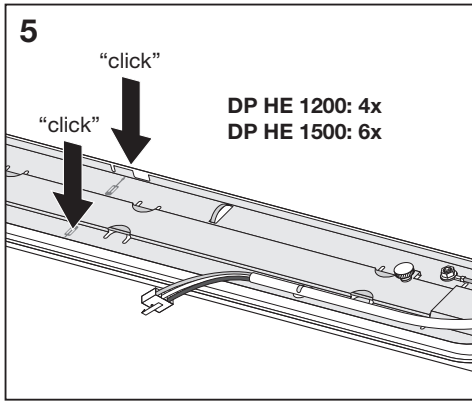

DR DS-P / LISOEV / ZHAGA BOOK 26
DAMP PROOF HE IP65

DR DS-P / LISOEV / ZHAGA BOOK 26
DAMP PROOF HE IP65

C: Zhaga Book 26 light source

www.ledvance.com/everloop

LEDVANCE SASU
CQM, 5 rue d'Altorf
67120 Molsheim France
www.ledvance.com