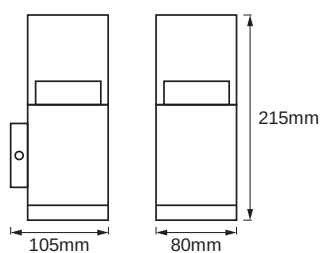

PRODUCT DATASHEET

ENDURA STYLE CRYSTAL Wall updown 9W

ENDURA STYLE CRYSTAL | Stainless steel wall luminaires and bollards with indirect illumination

TECHNICAL DATA

Electrical data

Nominal wattage	9.00 W
Nominal voltage	220...240 V
Mains frequency	50...60 Hz
Power factor λ	> 0.5
Protection class	I
Operating mode	Mains voltage

Photometrical data

Luminous flux	800 lm
Luminous efficacy	89 lm/W
Color temperature	3000 K
Light color (designation)	Warm White
Color rendering index Ra	≥ 80
Standard deviation of color matching	< 6 sdc _m

Dimensions & Weight

Length	105.00 mm
Width	80.00 mm
Height	215.00 mm
Product weight	1100.00 g

Materials & Colors

Product color	Steel
Housing color	Steel
Body material	Steel

Cover material	Polymethylmethacrylate (PMMA)
Mercury content	0.0 mg

LOGISTICAL DATA

Product code	Packaging unit (Pieces/Unit)	Dimensions (length x width x height)	Gross weight	Volume
4058075474130	Folding box 1	117 mm x 107 mm x 239 mm	1191.00 g	2.99 dm ³
4058075474147	Shipping box 6	335 mm x 250 mm x 255 mm	7645.00 g	21.36 dm ³